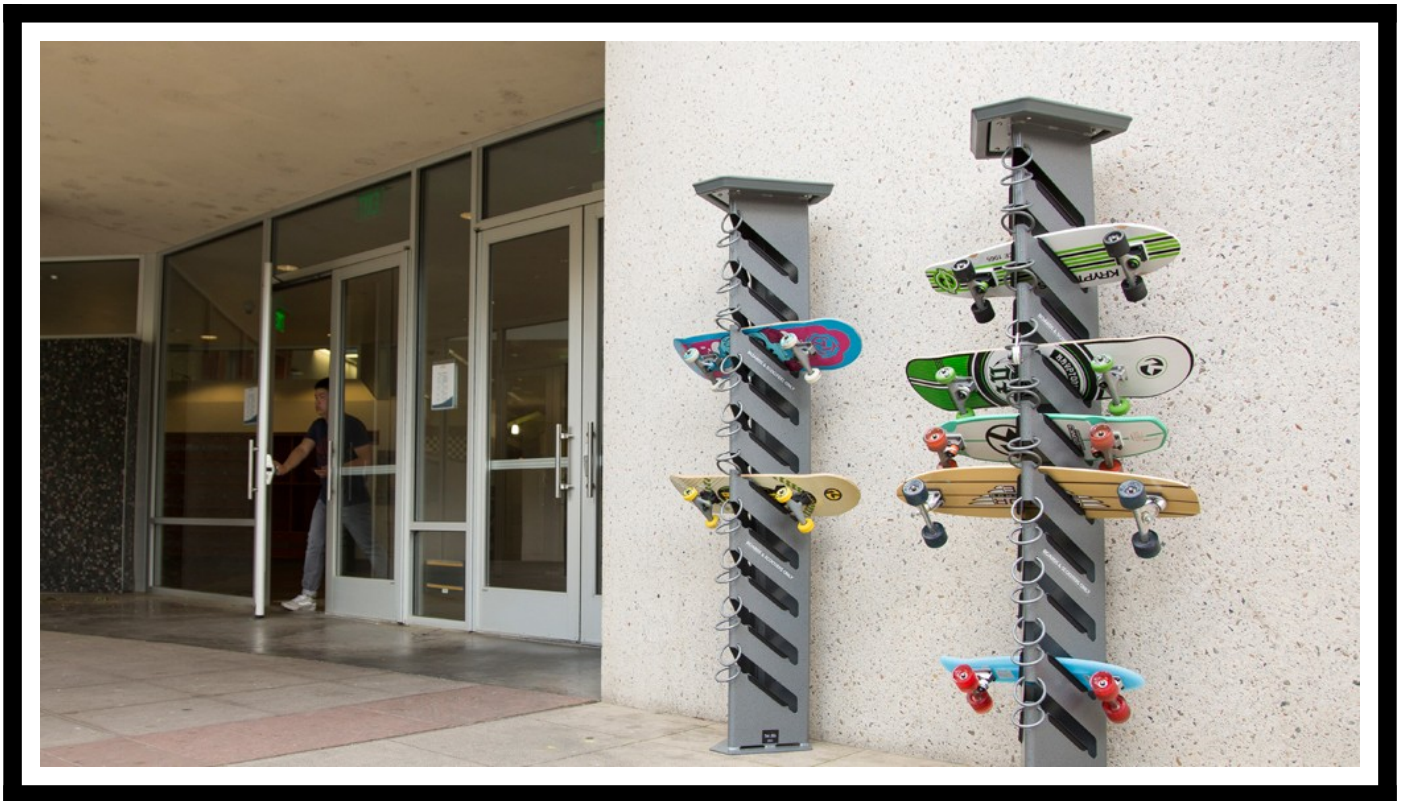

## Product Images

## Short Description

---

The Skate Dock is designed to hold any size board including long boards and scooters.

# The Skate Dock is designed to hold any size board including long boards and scooters.

### Specification

- 8 boards/scooters secured
- Height 1.75m x Length 0.25m x Width 0.25m
- Lockable steel rings
- Rubber Edging to protect boards/scooters
- Powder Coated any of our standard colours