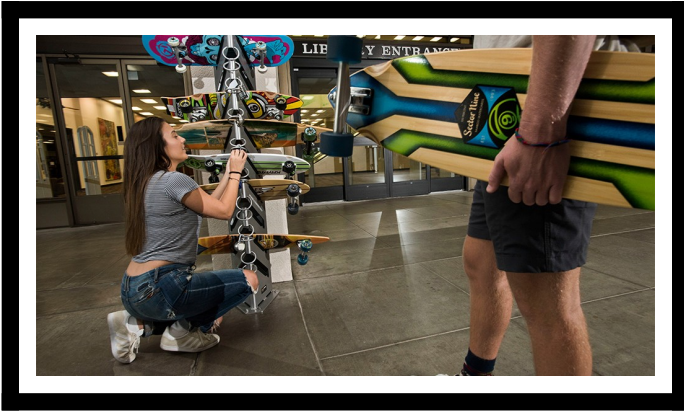

## Short Description

---

The Skate Dock is designed to hold any size board including long boards and scooters.