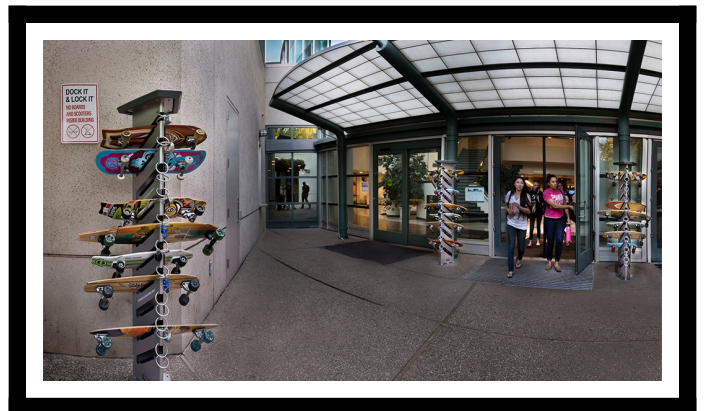

## Short Description

---

The Skate Dock is designed to hold any size board including long boards and scooters.