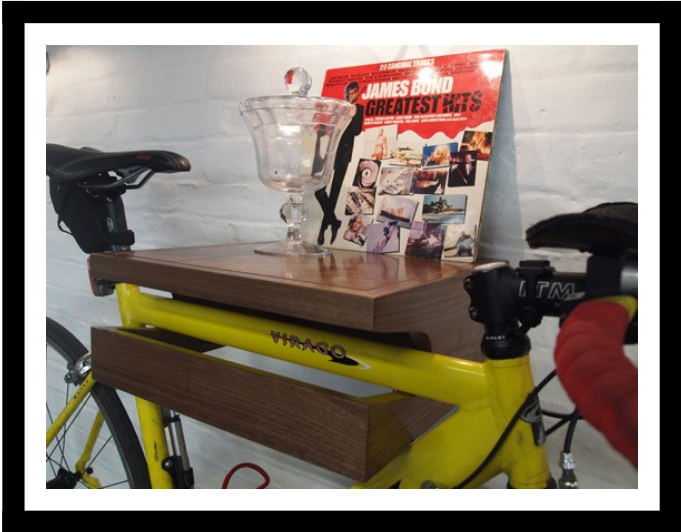

## Description

---

A simple and effective solution to storing your bike in a fun and quirky fashion. The Bike shelf is compatible with most frame sizes and bikes. Each Bike Shelf is manufactured lovingly by hand in our Shoreditch workshop from solid walnut.

### Specification:

- 400mm Wide
- 400mm Deep
- 160mm High