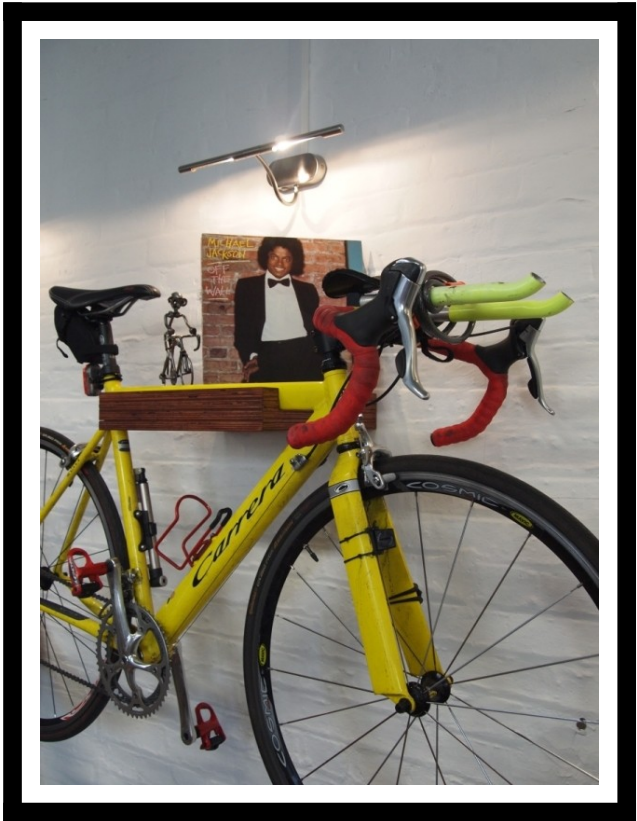

The Bike Perch

Ex. VAT: €250.70 **TOTAL**
Inc. VAT: €300.84

*Base price, not including any custom options.

Product Images

Description

Each Bike Perch is made bespoke by our in house team of joiners at our Shoreditch workshop. Each Bike Perch may look different in appearance as they are complete one off pieces.

If you have a bespoke requirement or think it would look good in your living room in walnut or oak, we can make it. Give us a call on 0800 612 6113.

Another product that you might like - The Bike Shelf

Specification

- Plywood
- Width 400mm
- Depth 350mm
- Height 70mm

Delivery Time

- Typically 2-3 days
- Limited stock

Additional Information

Best Sellers M2

No

Additional Options