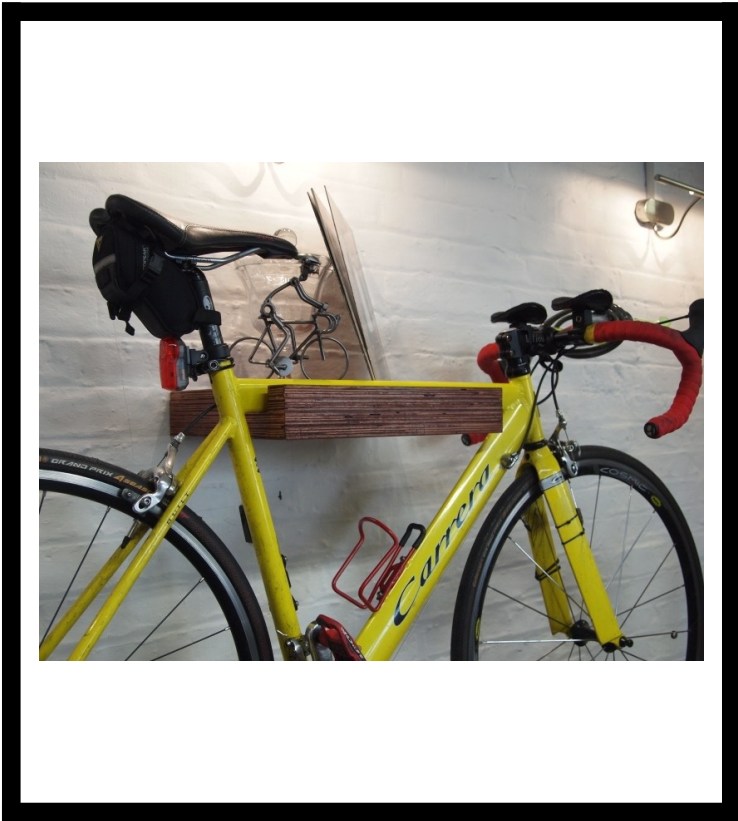

The Bike Perch

Ex. VAT: €250.70 **TOTAL**
Inc. VAT: €300.84

*Base price, not including any custom options.

Product Images

Description

Each Bike Perch is made bespoke by our in house team of joiners at our Shoreditch workshop. Each Bike Perch may look different in appearance as they are complete one off pieces.

Specification

- Plywood
- Width 400mm
- Depth 350mm
- Height 70mm

Delivery Time

- Typically 2-3 days
- Limited stock

Additional Information

Best Sellers M2

No

Additional Options