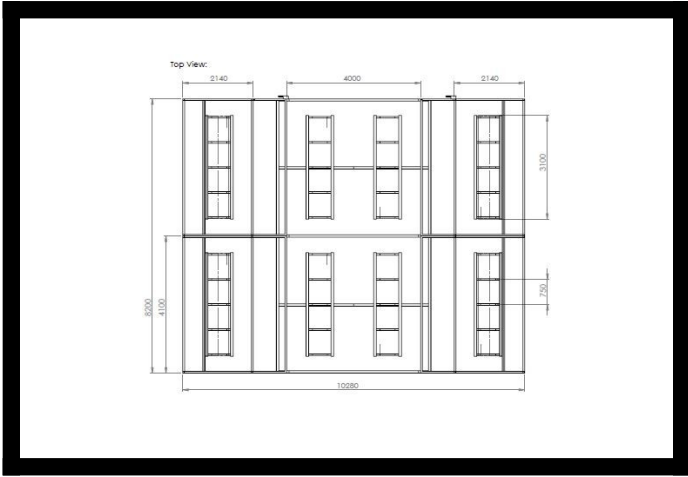

Edinburgh Bike Enclosure (80 Bike Parking Spaces)

Ex. VAT: €33,517.50 **TOTAL**

Inc. VAT:

€40,221.00

*Base price, not including any custom options.

Product Images

Description

Our largest off the shelf bike shelter, comes with the best all-round features to suit any environment. Mild steel shelter with bolt-down fixing. Shelter available in a galvanised or polyester powder coated RAL code colour finish. Anti-vandal clear polycarbonate roof, with meshed swing gates for added security. Comes with cycle parking, galvanised bike stands.

80 Space Enclosure: Length 8200mm Height 2300mm Width 10280mm

Typical delivery time: 3 to 4 weeks

Additional Information

Best Sellers M2

No

Additional Options

Choose Finish	Powder coated RAL code	€0.00
	Galvanised	€2,043.75
	Galvanised and powder coated	€2,043.75
RAL Colour Code	1023 Traffic Yellow	€0.00
	3000 Flame Red	€0.00
	5002 Ultramarine Blue	€0.00
	5017 Traffic Blue	€0.00
	6005 Moss Green	€0.00
	7015 Slate Grey	€0.00
	6024 Traffic Green	€0.00
	9005 Jet Black	€0.00
	9010 Pure White	€0.00
	Custom Colour	€239.80
Custom Colour		€0.00
Security	Hasp and Staple with coded padlock	€0.00
	Lock and 2 keys	€275.77
	Swipe Card Entry with 80 cards / key fobs	€1,199.00
Door Closing Mechanism	None	€0.00
	Spring Closing Door Mechanism	€207.10
Lighting Options	None	€0.00
	Built-in LED Lighting	€1,498.75
Bolts Pack - Fixing and Assembly	None	€0.00
	Bolts Pack - Fixing and Assembly	€359.70