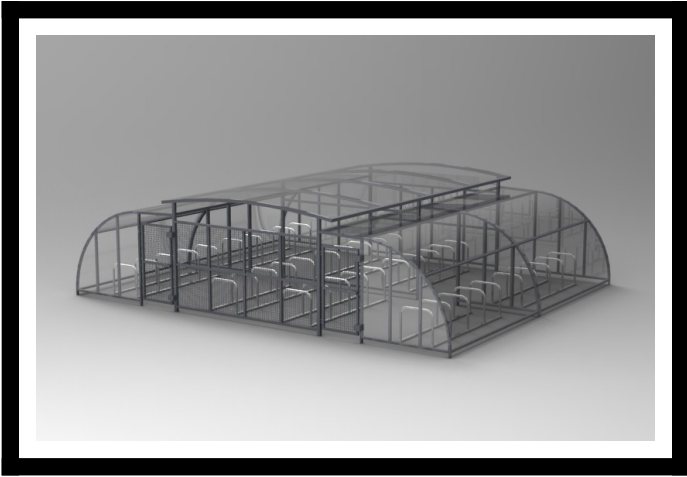

Edinburgh Bike Enclosure (80 Bike Parking Spaces)

Ex. VAT: €33,517.50 **TOTAL**

Inc. VAT:

€40,221.00

*Base price, not including any custom options.

Product Images

Description

Our largest off the shelf bike shelter, comes with the best all-round features to suit any environment. Mild steel shelter with bolt-down fixing. Shelter available in a galvanised or polyester powder coated RAL code colour finish. Anti-vandal clear polycarbonate roof, with meshed swing gates for added security. Comes with cycle parking, galvanised bike stands.

Specification

- Polycarbonate end panels as standard
- Cycle parking bike stands, galvanised at 750mm centres
- Optional assembly bolts, expanding foundation bolts for concrete plinth and arrangement drawing for assembly
- No climb end frames with anti-vandal PET panels
- No crawl under perimeter
- Complies with secure storage as required by the Code for Sustainable Homes
- 50mm box tube
- Frame comes with or without optional finishes. Hot dipped galvanised or polyester powder coated to BS EN ISO 1461:1999 standard finish - any RAL code colour. Or both which is recommended.
- Shelter comes with adjustable overground fixing feet.
- Built-in solar LED lighting (optional) - for added security and a feeling of safety, the solar panelled built-in LED light is a simple way to help cyclists feel at ease during the dark winter months.
- Gate closing gas strut (optional) - this ensures gates are securely closed behind cyclists as they enter and exit the enclosure.
- Shelters and Enclosure come with latch and coded padlocks.
- Optional lock with 2 keys
- Or ask us about our swipe card ID locking system